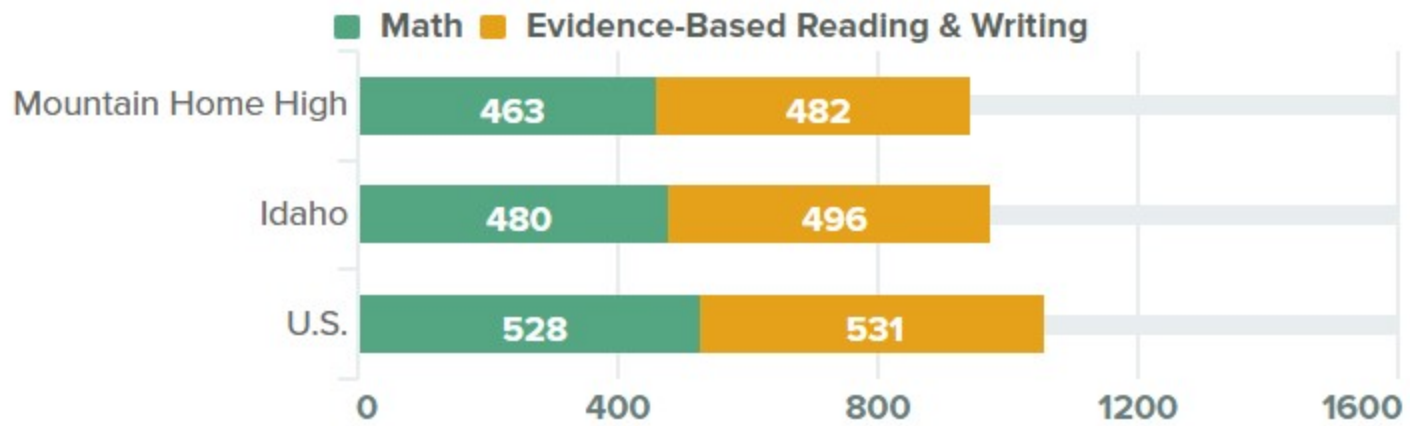

🏠 SAT SCORE COMPARISON 2018 ⓘ

These bar graphs represent the average scores on the math and evidence-based reading & writing sections of the SAT from Idaho School Day, 2019.