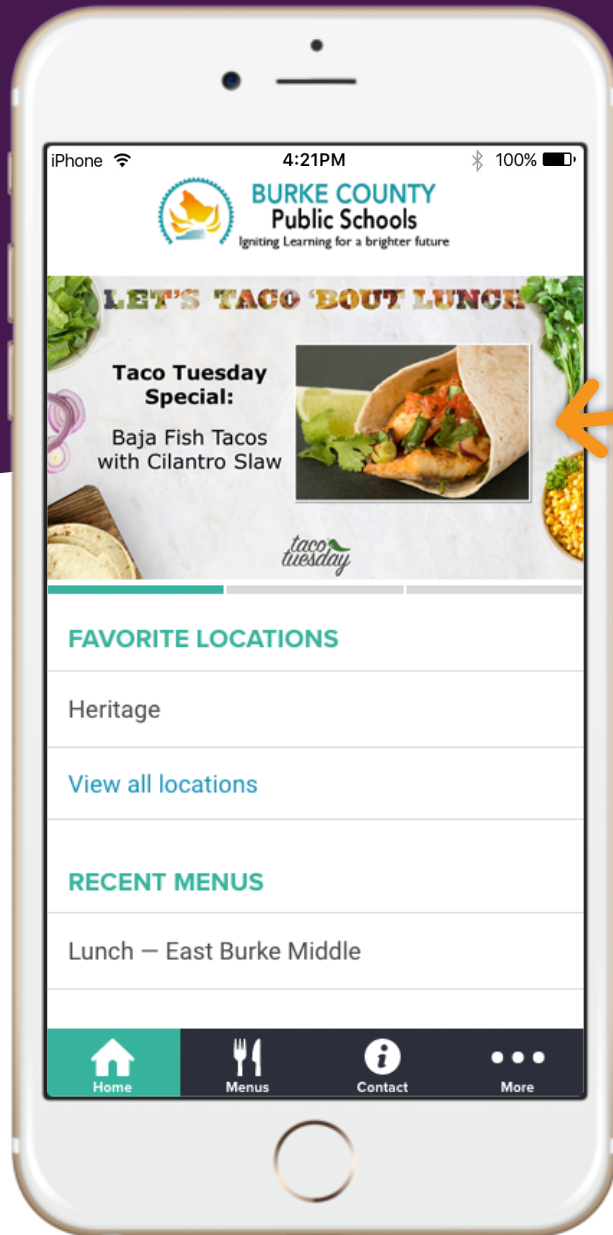

# YOUR NUTRISLICE APP HAS A NEW LOOK AND UPDATED FEATURES!

Messages on the home page let you check out what's new, see updates and exciting things happening in your school cafes!

## How To Add Graphics to your School District's Mobile Homepage

Marketing Tools	
Mobile Home-Page Slides	+
Mobile Announcements And Messages	+
Push Notifications	+

1. Click on "Mobile Home-Page Slides" in your Nutrislice Menus Publisher Home.

### More new features!

Navigational tabs allow you to simply share additional information at any step along the menu experience!

A new home page layout now lets you access favorite locations.

Location search allows you to change school type, favorite a school and add them to your home page!